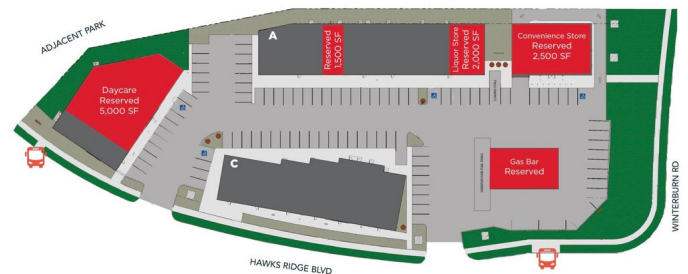

\$0 - 435 Hawks Ridge Boulevard, Edmonton

MLS® #E4260515

\$0

0 Bedroom, 0.00 Bathroom,
Retail on 0.00 Acres

Hawks Ridge, Edmonton, AB

Proposed/New commercial development (Approximately 27,000 Square Feet) in rapidly growing community of Big Lake Landing is available to lease (expected possession in February 2023). This high exposure retail space is located at the intersection of 215 street (Winterburn Road) and Hawks Ridge Blvd and, Trumpeter Way and, sits across approved school site and proposed park. This Commercial Plaza has Retail Units that are approximately 1200 square feet and more in size. We are looking for Medical and Medical Related Businesses (Chiro, Physio, Massage), Optometrist, Dentist, Personal Services Shops (Hair Salon, Nail Salon, Spa etc.), Food Services Retail, Professional Services, Learning/Tutoring Centre, Coffee Shop, Bakery, Restaurants etc..., to complementing existing businesses (pre-leased) including: Day Care, Gas Bar cum Convenience Store, Liquor Retail Business and, couple of other general retail shops. Adjacent units can be combined to meet higher space requirement (2400 to 5000 square feet appx.)